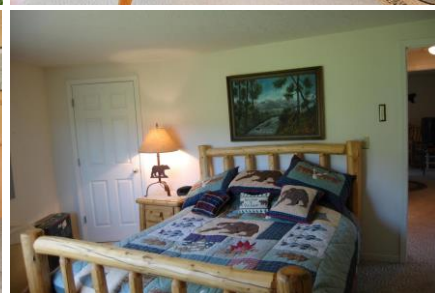

176 Parsons Road

La Veta, CO 81055